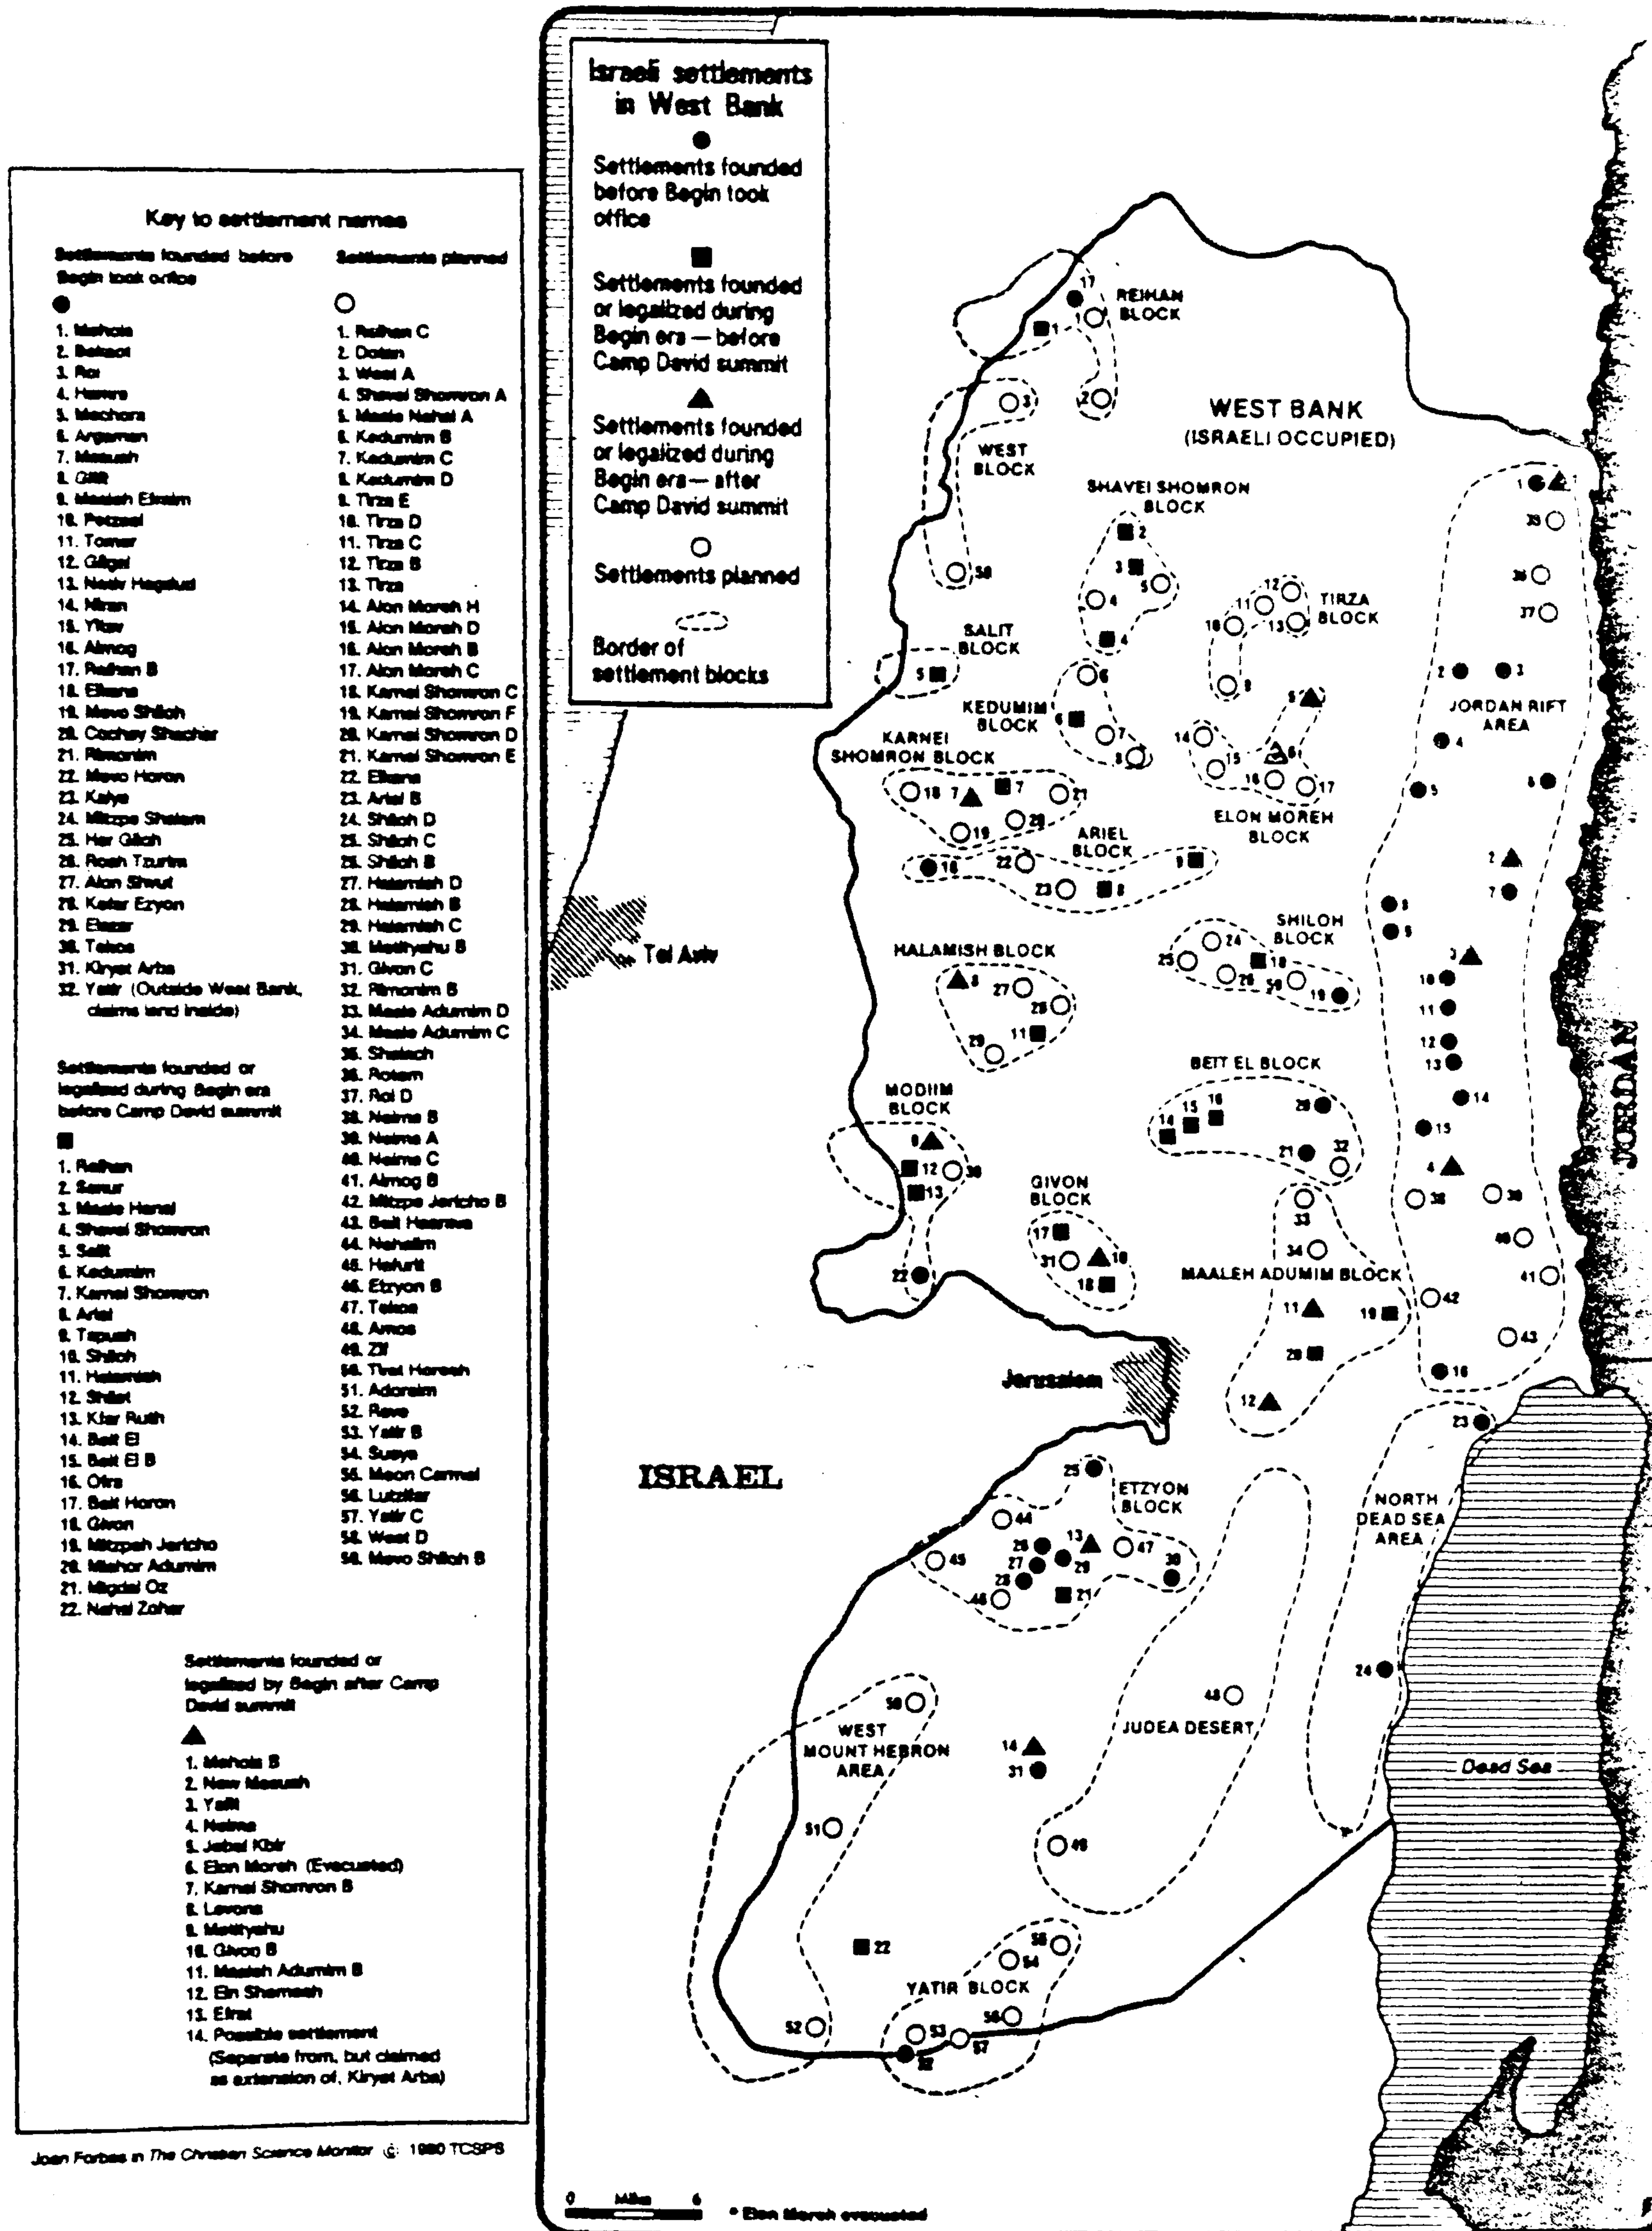

Map 4.2: Boundries of Jewish Settlements in the West Bank  
The "Drobles' Plan" (World Zionist Organization)

Joan Forbes in *The Christian Science Monitor* © 1980 TCSPS

Source: 'Drobles Plan' map and Monitor research

Source: The Christian Science Monitor; based on WZO, Master Plan for the Development of Settlement in Judea and Samaria, 1979-1983 (Jerusalem, 1978).